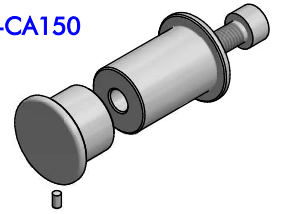

SHEAVE
cod. 12046/A

KIT INOX CAPS
cod. Y-CA150

SCREW KIT
cod. Y-CA105

CAR BASE MODULE
cod. Y-CA089

DOUBLE GENOA CARS - PART LIST			
CODE	DESCRIPTION	MATERIAL	Q.TY
12046/A	Sheave	Various	1
Y-C0366	Pipe spacer	S.Steel	1
Y-CA089	Base module	Various	2
Y-CA105	Screw kit	S.Steel	1
Y-CA149	Cheekplate	S.Steel	1
Y-CA150	Caps kit	S.Steel	1
Y-X0113	Washer	Tufnol	8
Y-X1041	Torsion spring	S.Steel	4

CAR BASE MODULE - PART LIST			
CODE	DESCRIPTION	MATERIAL	Q.TY
Y-C0035	Plastic guide	Plastic	2
Y-C0082	Slider corps	Aluminium	1
Y-C0365	Slider pin	S.Steel	1
Y-X0123	Set screw	S.Steel	1

antal

Genoa cars Double Genoa cars
FAMILY ARTICLE
DESCRIPTION Exploded view