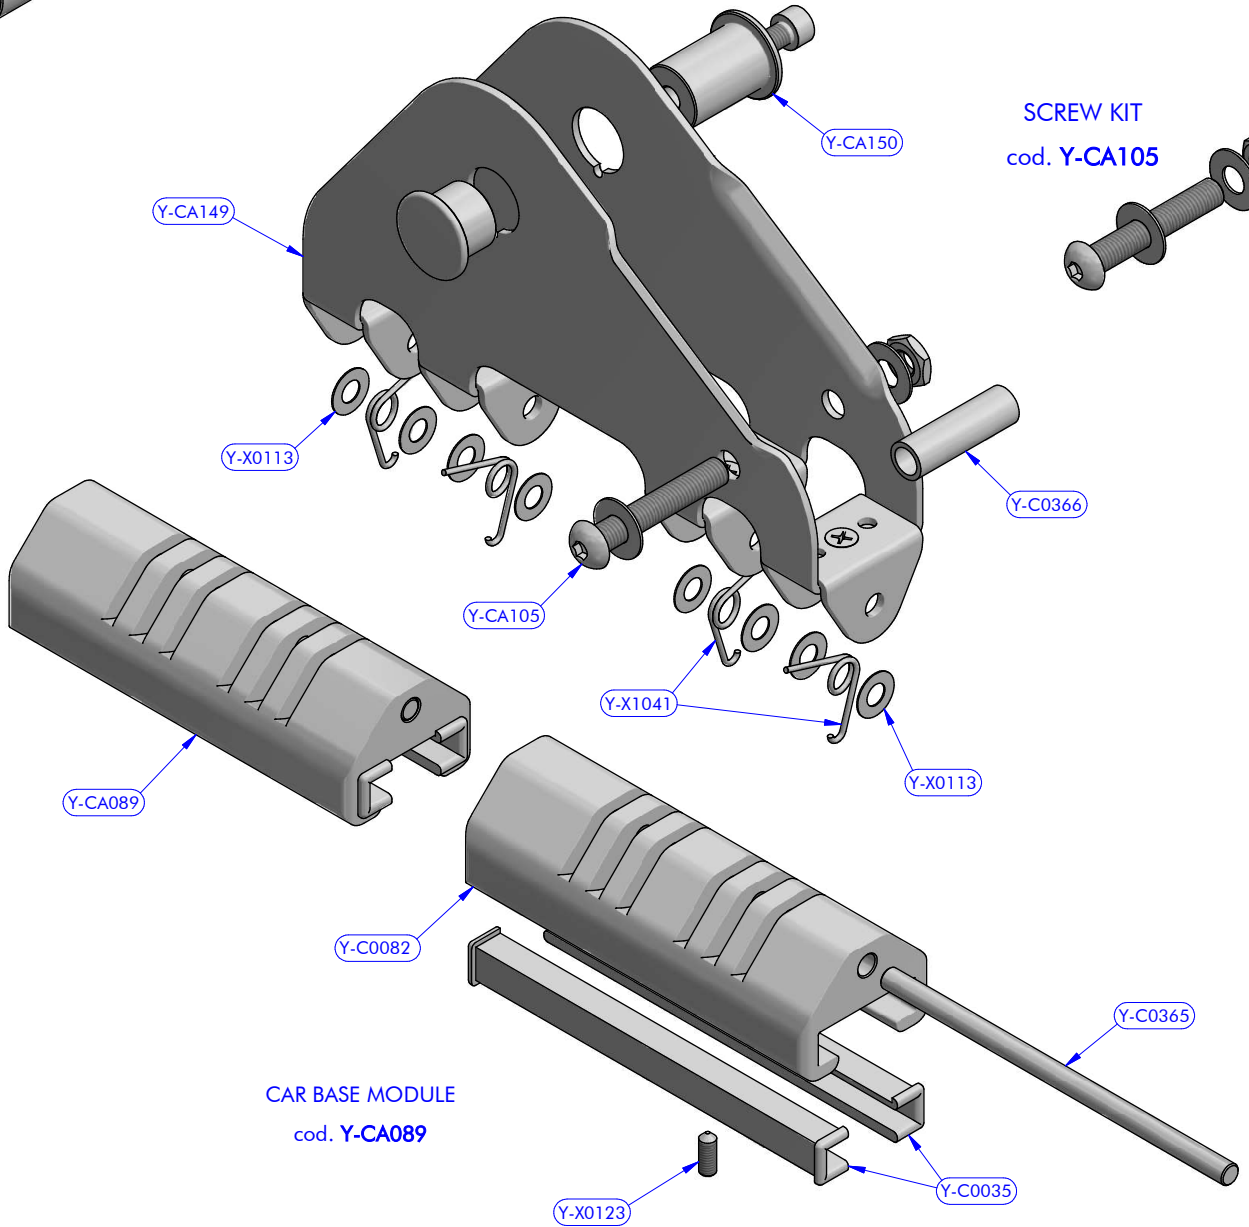

SHEAVE
cod. 12046/A

KIT INOX CAPS
cod. Y-CA150

SCREW KIT
cod. Y-CA105

CAR BASE MODULE
cod. Y-CA089

DOUBLE GENOA CARS - PART LIST			
CODE	DESCRIPTION	MATERIAL	Q.TY
12046/A	Sheave	Various	1
Y-C0366	Pipe spacer	S.Steel	1
Y-CA089	Base module	Various	2
Y-CA105	Screw kit	S.Steel	1
Y-CA149	Cheekplate	S.Steel	1
Y-CA150	Caps kit	S.Steel	1
Y-X0113	Washer	Tufnol	8
Y-X1041	Torsion spring	S.Steel	4

CAR BASE MODULE - PART LIST			
CODE	DESCRIPTION	MATERIAL	Q.TY
Y-C0035	Plastic guide	Plastic	2
Y-C0082	Slider corps	Aluminium	1
Y-C0365	Slider pin	S.Steel	1
Y-X0123	Set screw	S.Steel	1

antal

Genoa cars Double Genoa cars
FAMILY ARTICLE
DESCRIPTION Exploded view

623.120/AL
MODEL CODE

24/11/2020 01
DATE REV.
20112414 1 / 1
DWG N. PG.