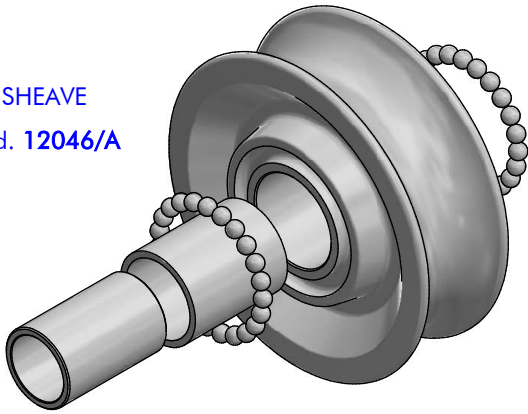

SHEAVE
cod. 12046/A

KIT INOX CAPS
cod. Y-CA150

SCREW KIT
cod. Y-CA105

CAR BASE MODULE
cod. Y-CA089

DOUBLE GENOA CARS - PART LIST			
CODE	DESCRIPTION	MATERIAL	Q.TY
12046/A	Sheave	Various	1
Y-C0366	Pipe spacer	S.Steel	1
Y-CA089	Base module	Various	2
Y-CA105	Screw kit	S.Steel	1
Y-CA149	Cheekplate	S.Steel	1
Y-CA150	Caps kit	S.Steel	1
Y-X0113	Washer	Tufnol	8
Y-X1041	Torsion spring	S.Steel	4

CAR BASE MODULE - PART LIST			
CODE	DESCRIPTION	MATERIAL	Q.TY
Y-C0035	Plastic guide	Plastic	2
Y-C0082	Slider corps	Aluminium	1
Y-C0365	Slider pin	S.Steel	1
Y-X0123	Set screw	S.Steel	1

antal

Genoa cars Double Genoa cars
FAMILY ARTICLE
DESCRIPTION Exploded view